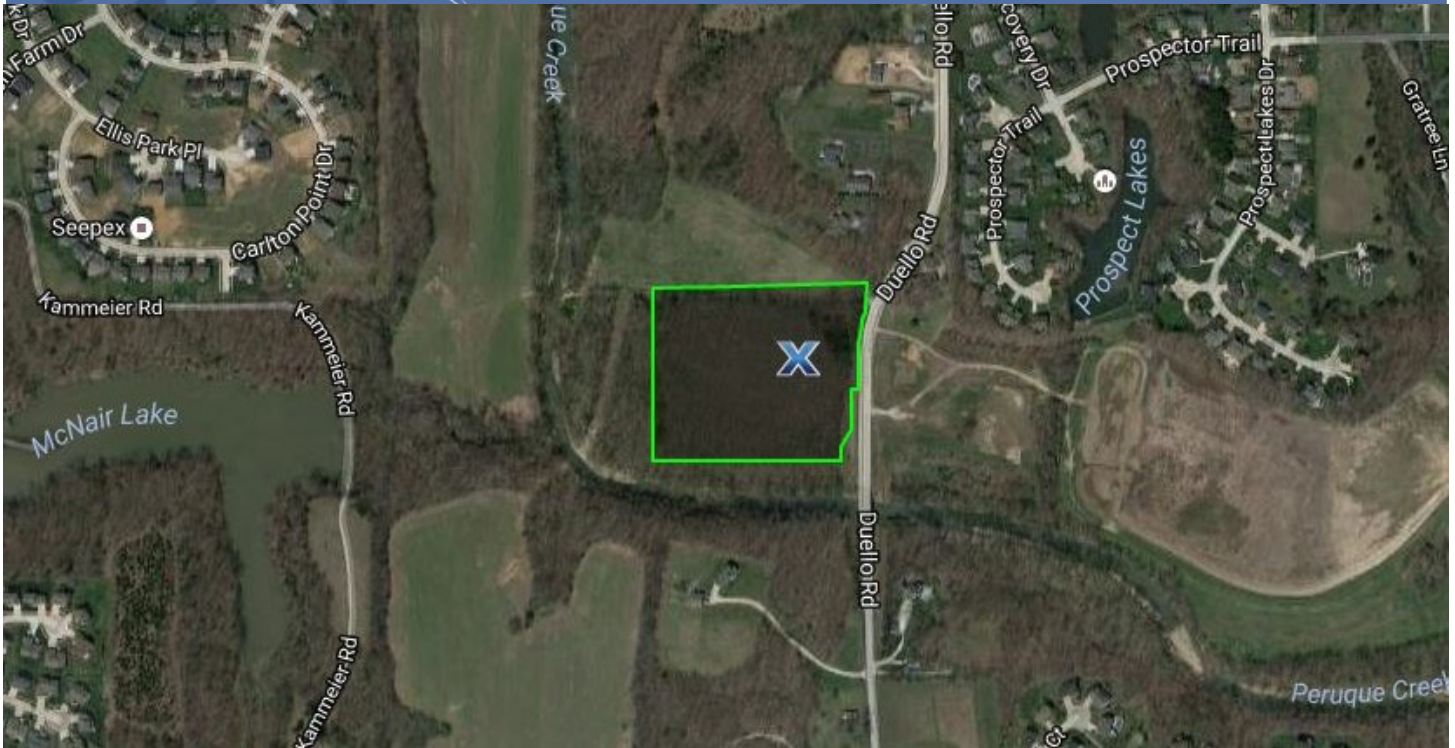

Dutchman Real Estate | *Real Estate Success*

FOR SALE

Duello Rd

Lake St. Louis, MO 63367

**Duello Rd
Lake St. Louis, MO 63367**

- Approx. 9.64 acres (per county records)
- Approx. 3 acres can be built on
- Approx. 5.5 acres in flood plain
- Approx. 1 acre in flood way
- Water is available, sewer is not