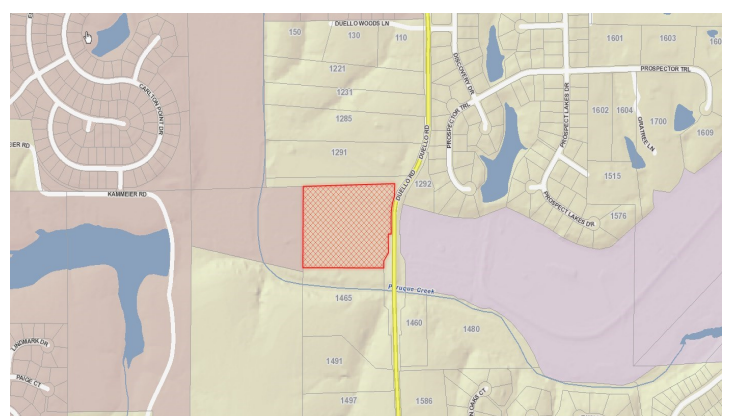

Dutchman Real Estate | *Real Estate Success*

FOR SALE

Duello Rd

Lake St. Louis, MO 63367

**Duello Rd
Lake St. Louis, MO 63367**

- Approx. 9.64 acres (per county records)
- Approx. 3 acres can be built on
- Approx. 5.5 acres in flood plain
- Approx. 1 acre in flood way
- Water is available, sewer is not