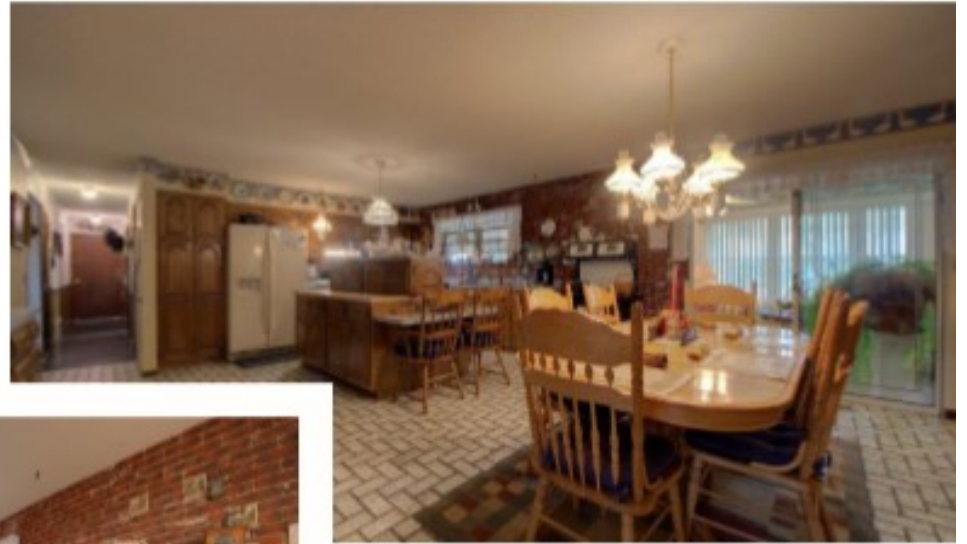

Included Items: Safe In Basement, Desk Bottom and Fireplace in SunRoom

Excluded Items: Horse Statue & Flag Pole, Antique Dinner Bell, Stone Yard Items, Dog Buried in Yard, 2 Lights over Fireplace, Desk Top in bedroom George Washington Desk Top & Ringer Security.

Four Season Room

Kitchen

Kitchen

Custom Cabinetry

Dining Room