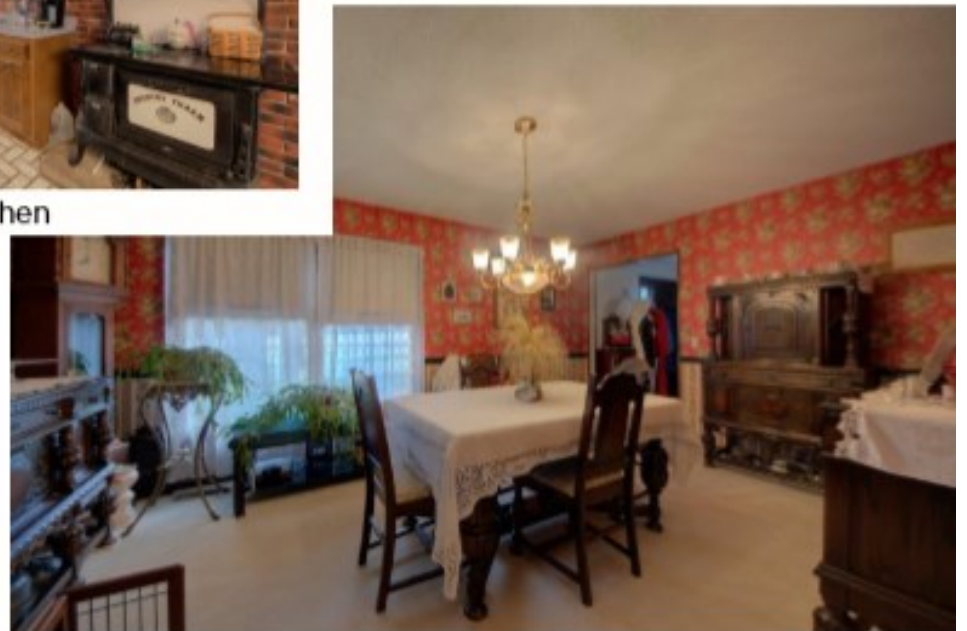

Included Items: Safe In Basement, Desk Bottom and Fireplace in SunRoom

Excluded Items: Horse Statue & Flag Pole, Antique Dinner Bell, Stone Yard Items, Dog Buried in Yard, 2 Lights over Fireplace, Desk Top in bedroom George Washington Desk Top & Ringer Security.

Four Season Room

Kitchen

Kitchen

Custom Cabinetry

Dining Room