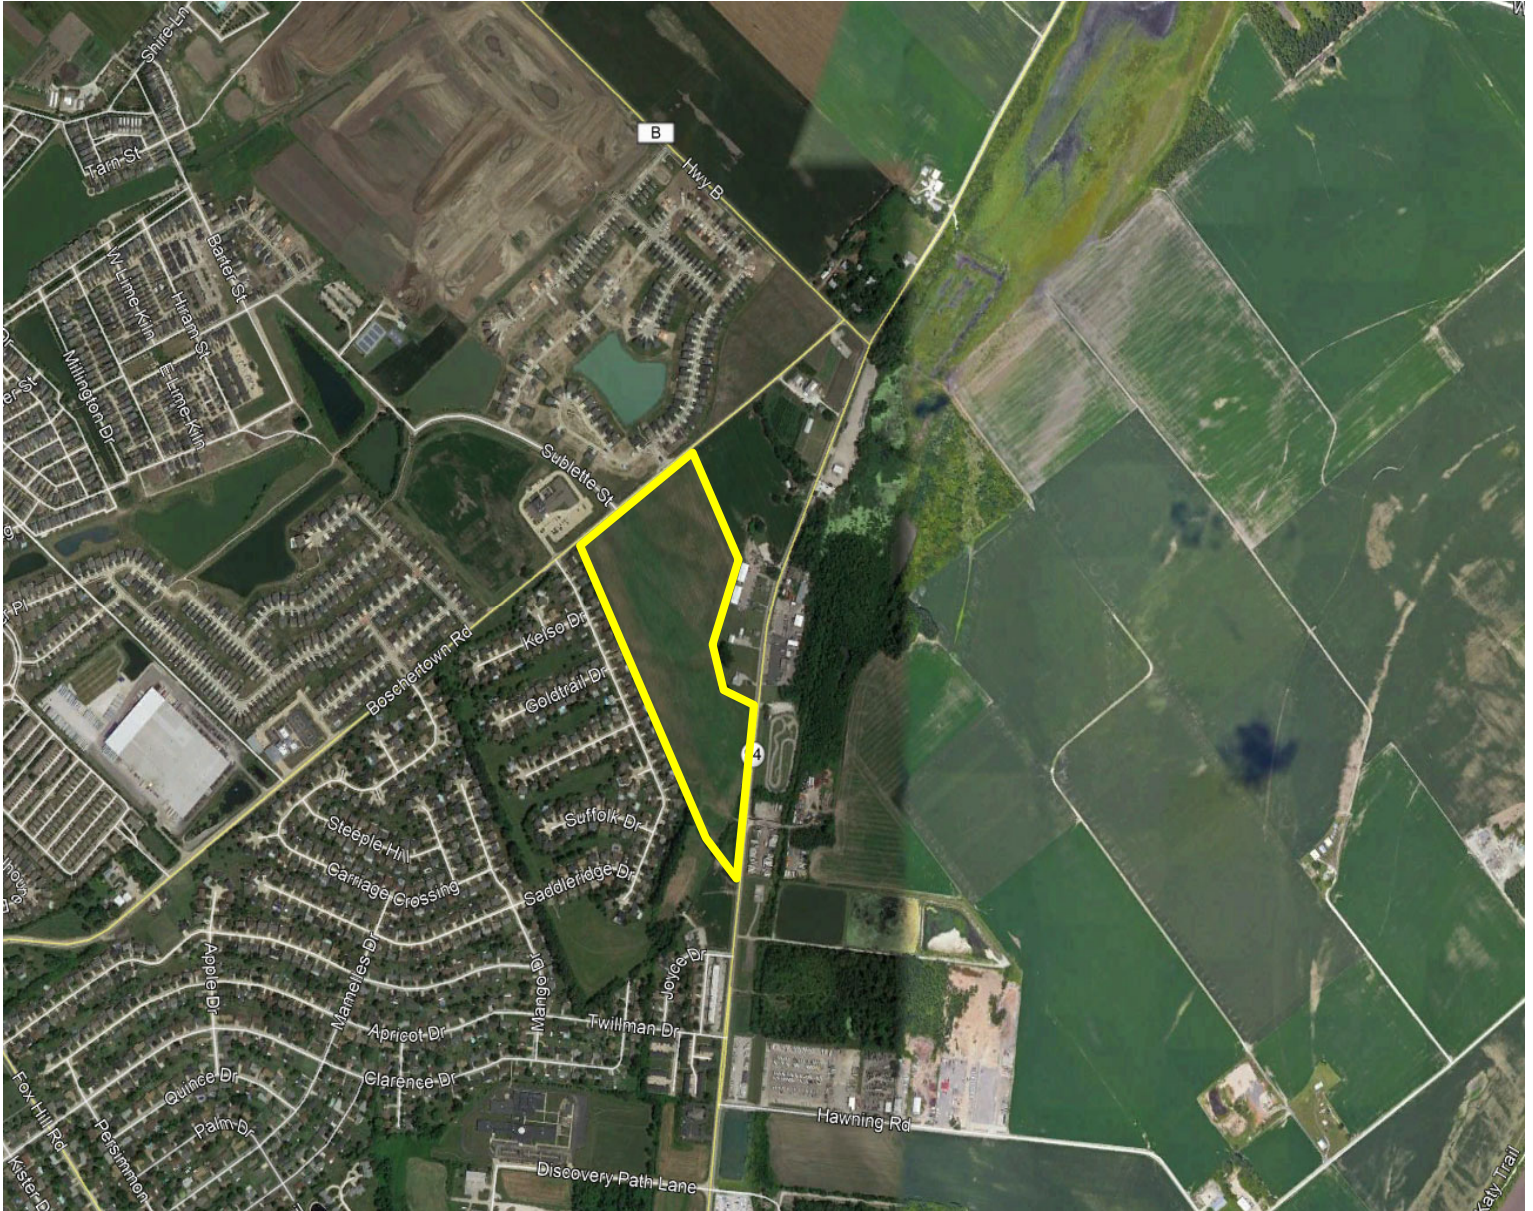

**3445 North Highway 94  
St. Charles, MO 63301**

**35 +/- Acres  
\$2,450,000**

**Zoning: Residential Development**

**35 +/- Acres**

**Water available at Site**

**Sewer available at Site**

**1480 Woodstone Dr, Suite 209, St. Charles, MO 63304 | DutchmanRealty.com**