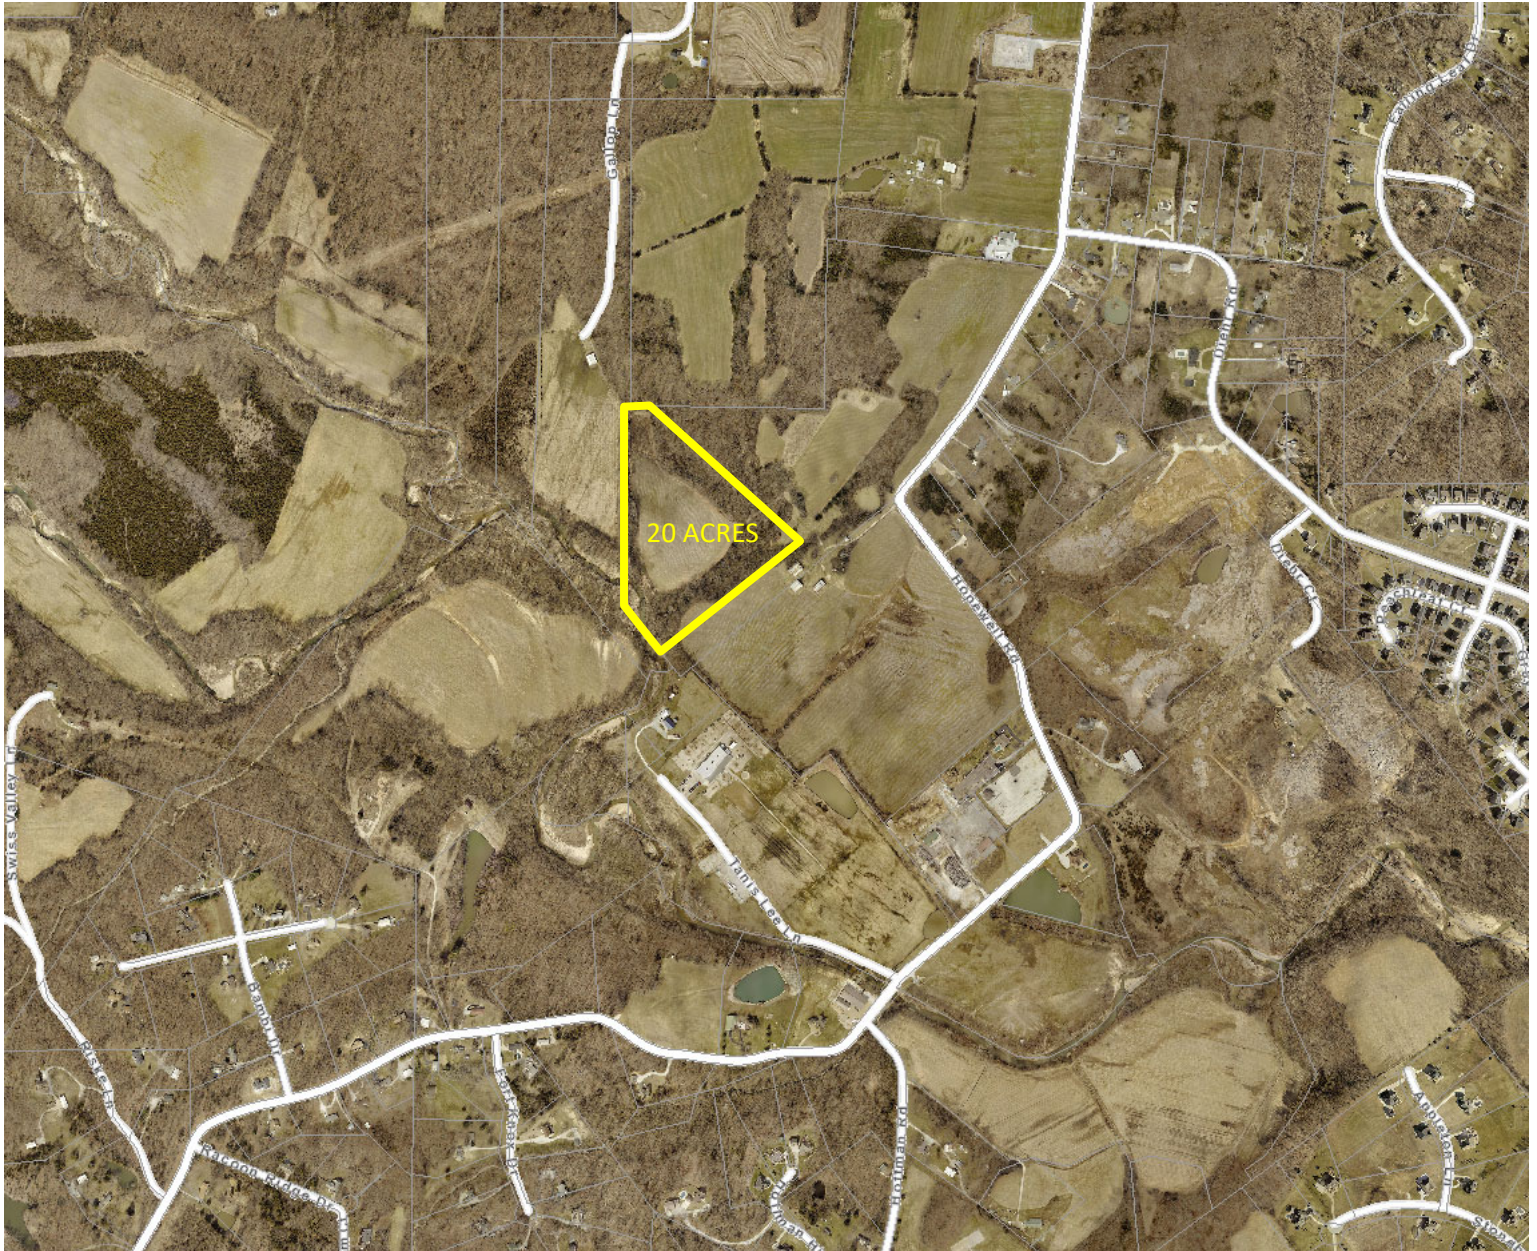

St. Charles, MO 63304

#2881 Hopewell Road

20 Acres

St. Charles, MO 63301

\$1,000,000.00

Zoned: Residential

Sewers Not Available

Public Water Available

Floodplain: Couple of Acres

1480 Woodstone Dr, Suite 209, St. Charles, MO 63304 | DutchmanRealty.com

Dutchman
Realty

FOR SALE

Dutchman Realty

Dee Bax

DutchmanRealty.com

dee@dutchmanrealty.com

Sewers Not Available

Public Water Available

Floodplain: Couple of Acres

1480 Woodstone Dr, Suite 209, St. Charles, MO 63304 | DutchmanRealty.com