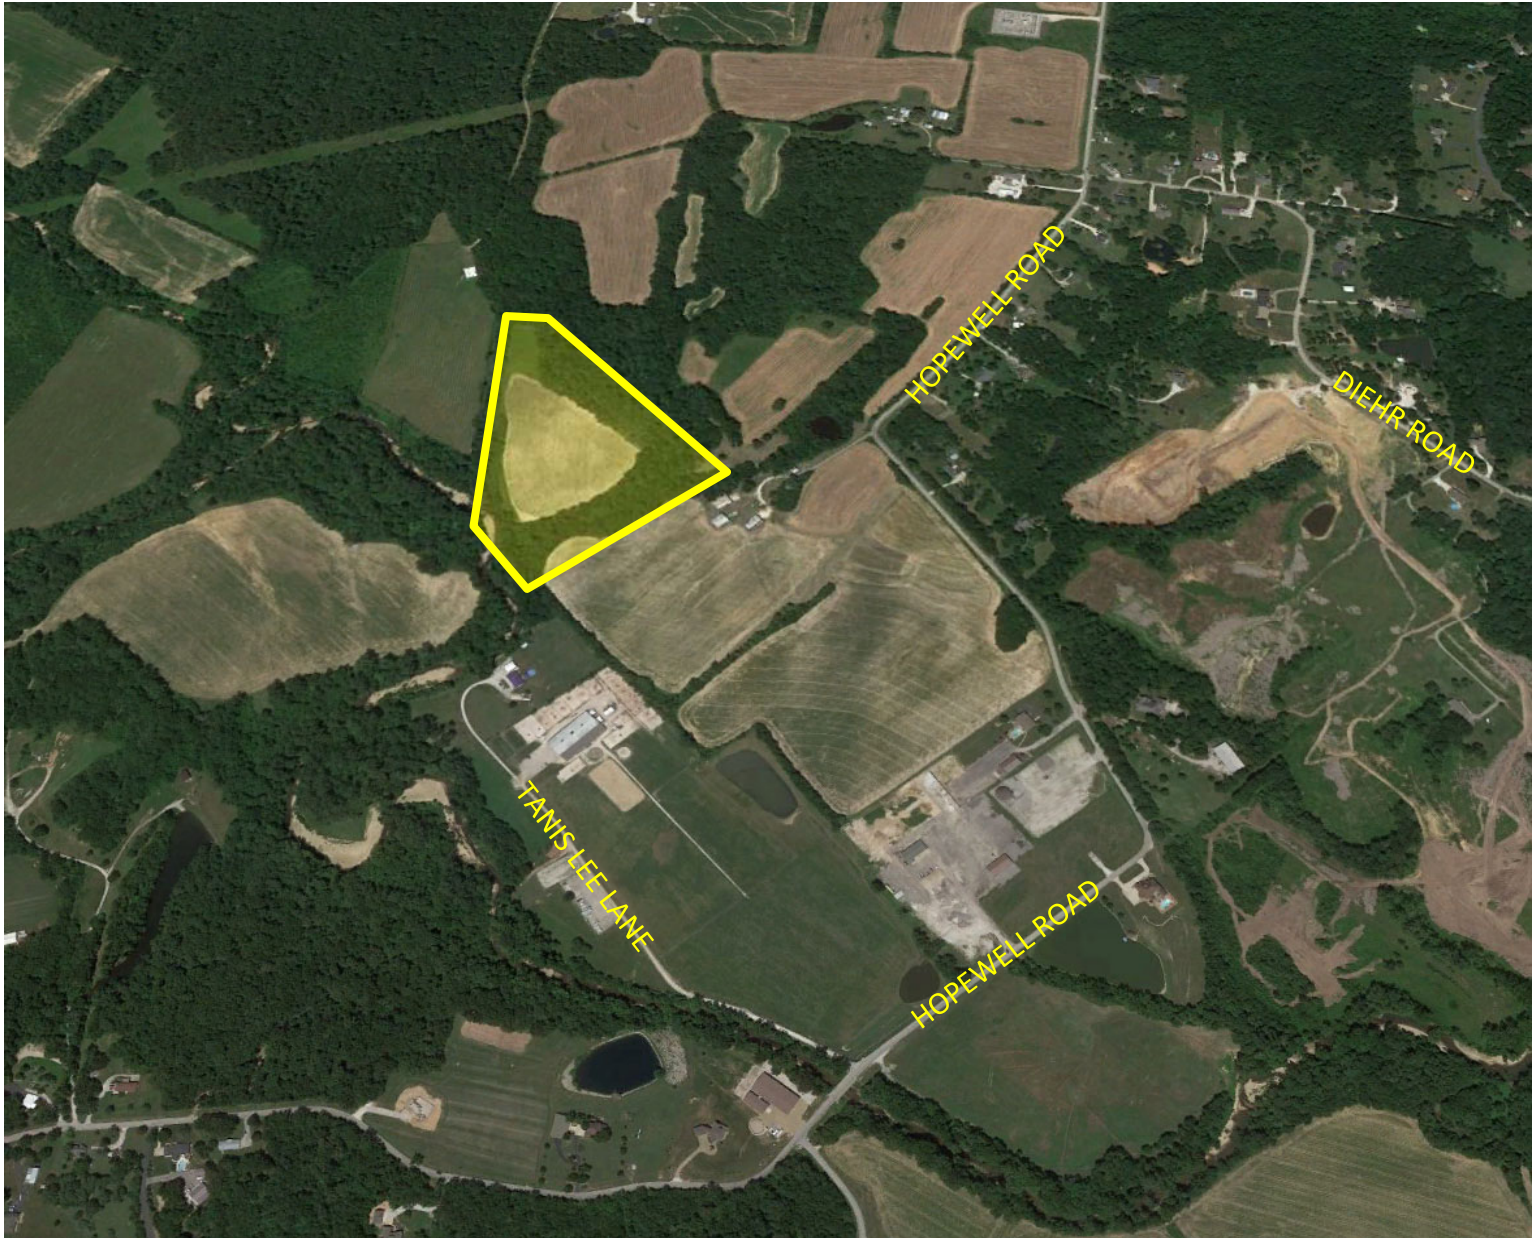

Dutchman
Realty

FOR SALE

Dutchman Realty

Dee Bax

DutchmanRealty.com

dee@dutchmanrealty.com

636.949.0777

1480 Woodstone Dr, Suite 209

St. Charles, MO 63304

#2881 Hopewell Road

20 Acres

St. Charles, MO 63301

$1,000,000.00

Zoned: Residential

Sewers Not Available

Public Water Available

Floodplain: Couple of Acres

1480 Woodstone Dr, Suite 209, St. Charles, MO 63304 | DutchmanRealty.com