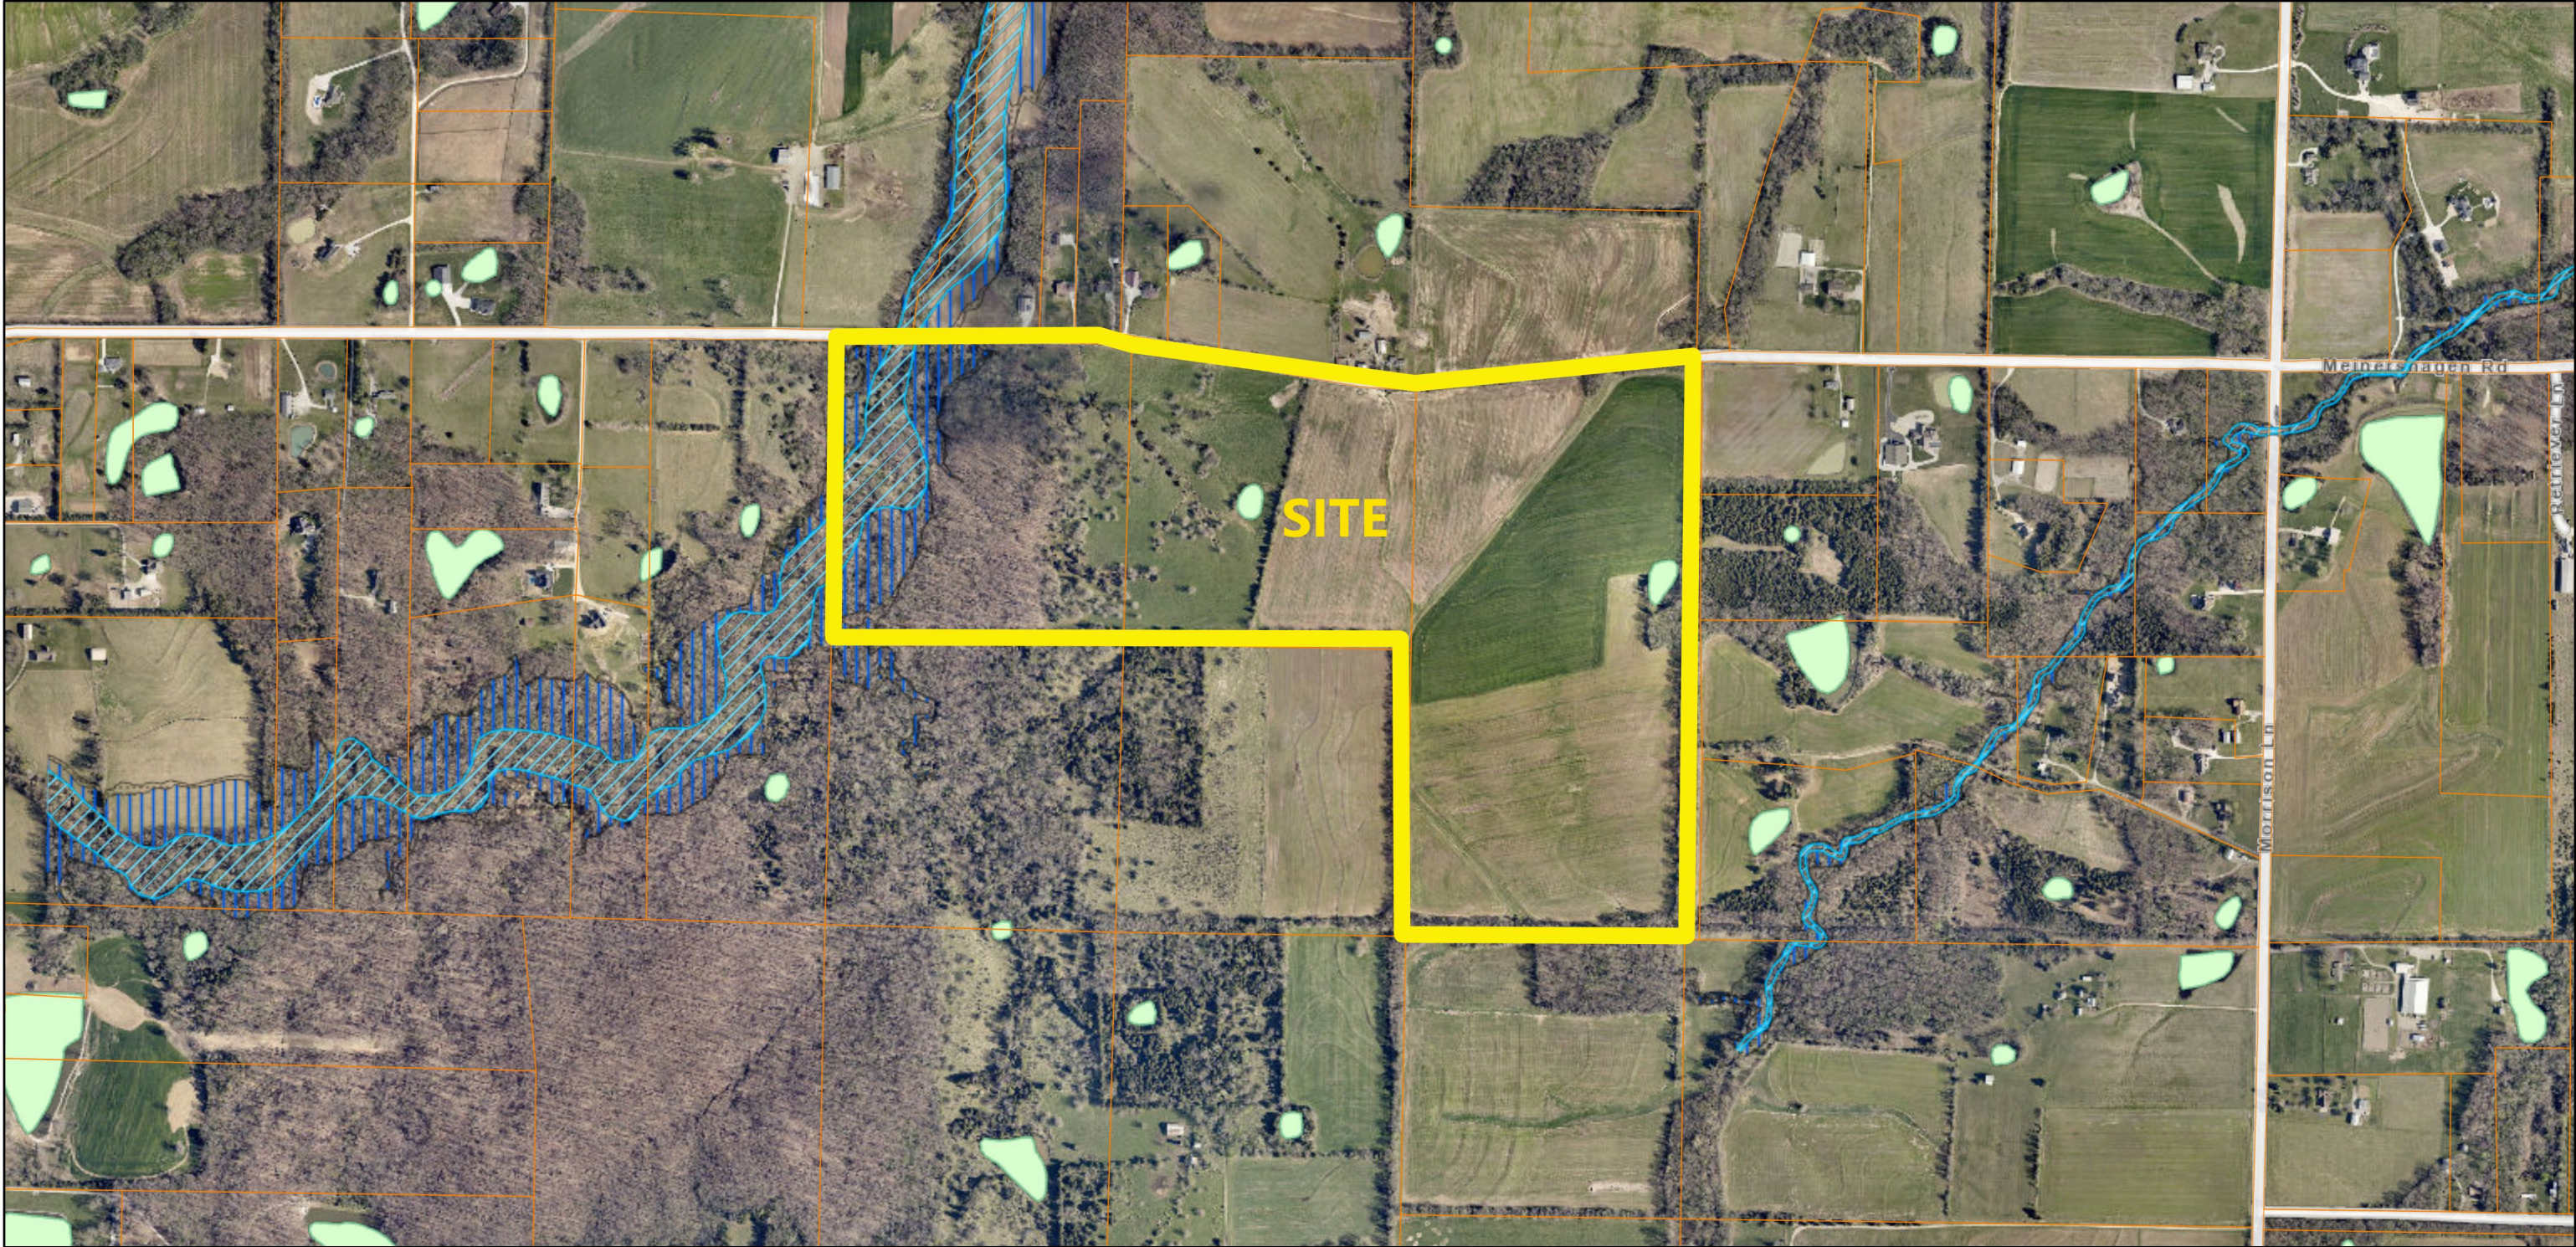

# Schnarre Rd Site Boundary

7/15/2024, 12:30:57 PM

Parcel Info    flood zones    FF/FW    X500  
wetlands (nwi)    FF    X    floodways

St Charles County Government GIS Services