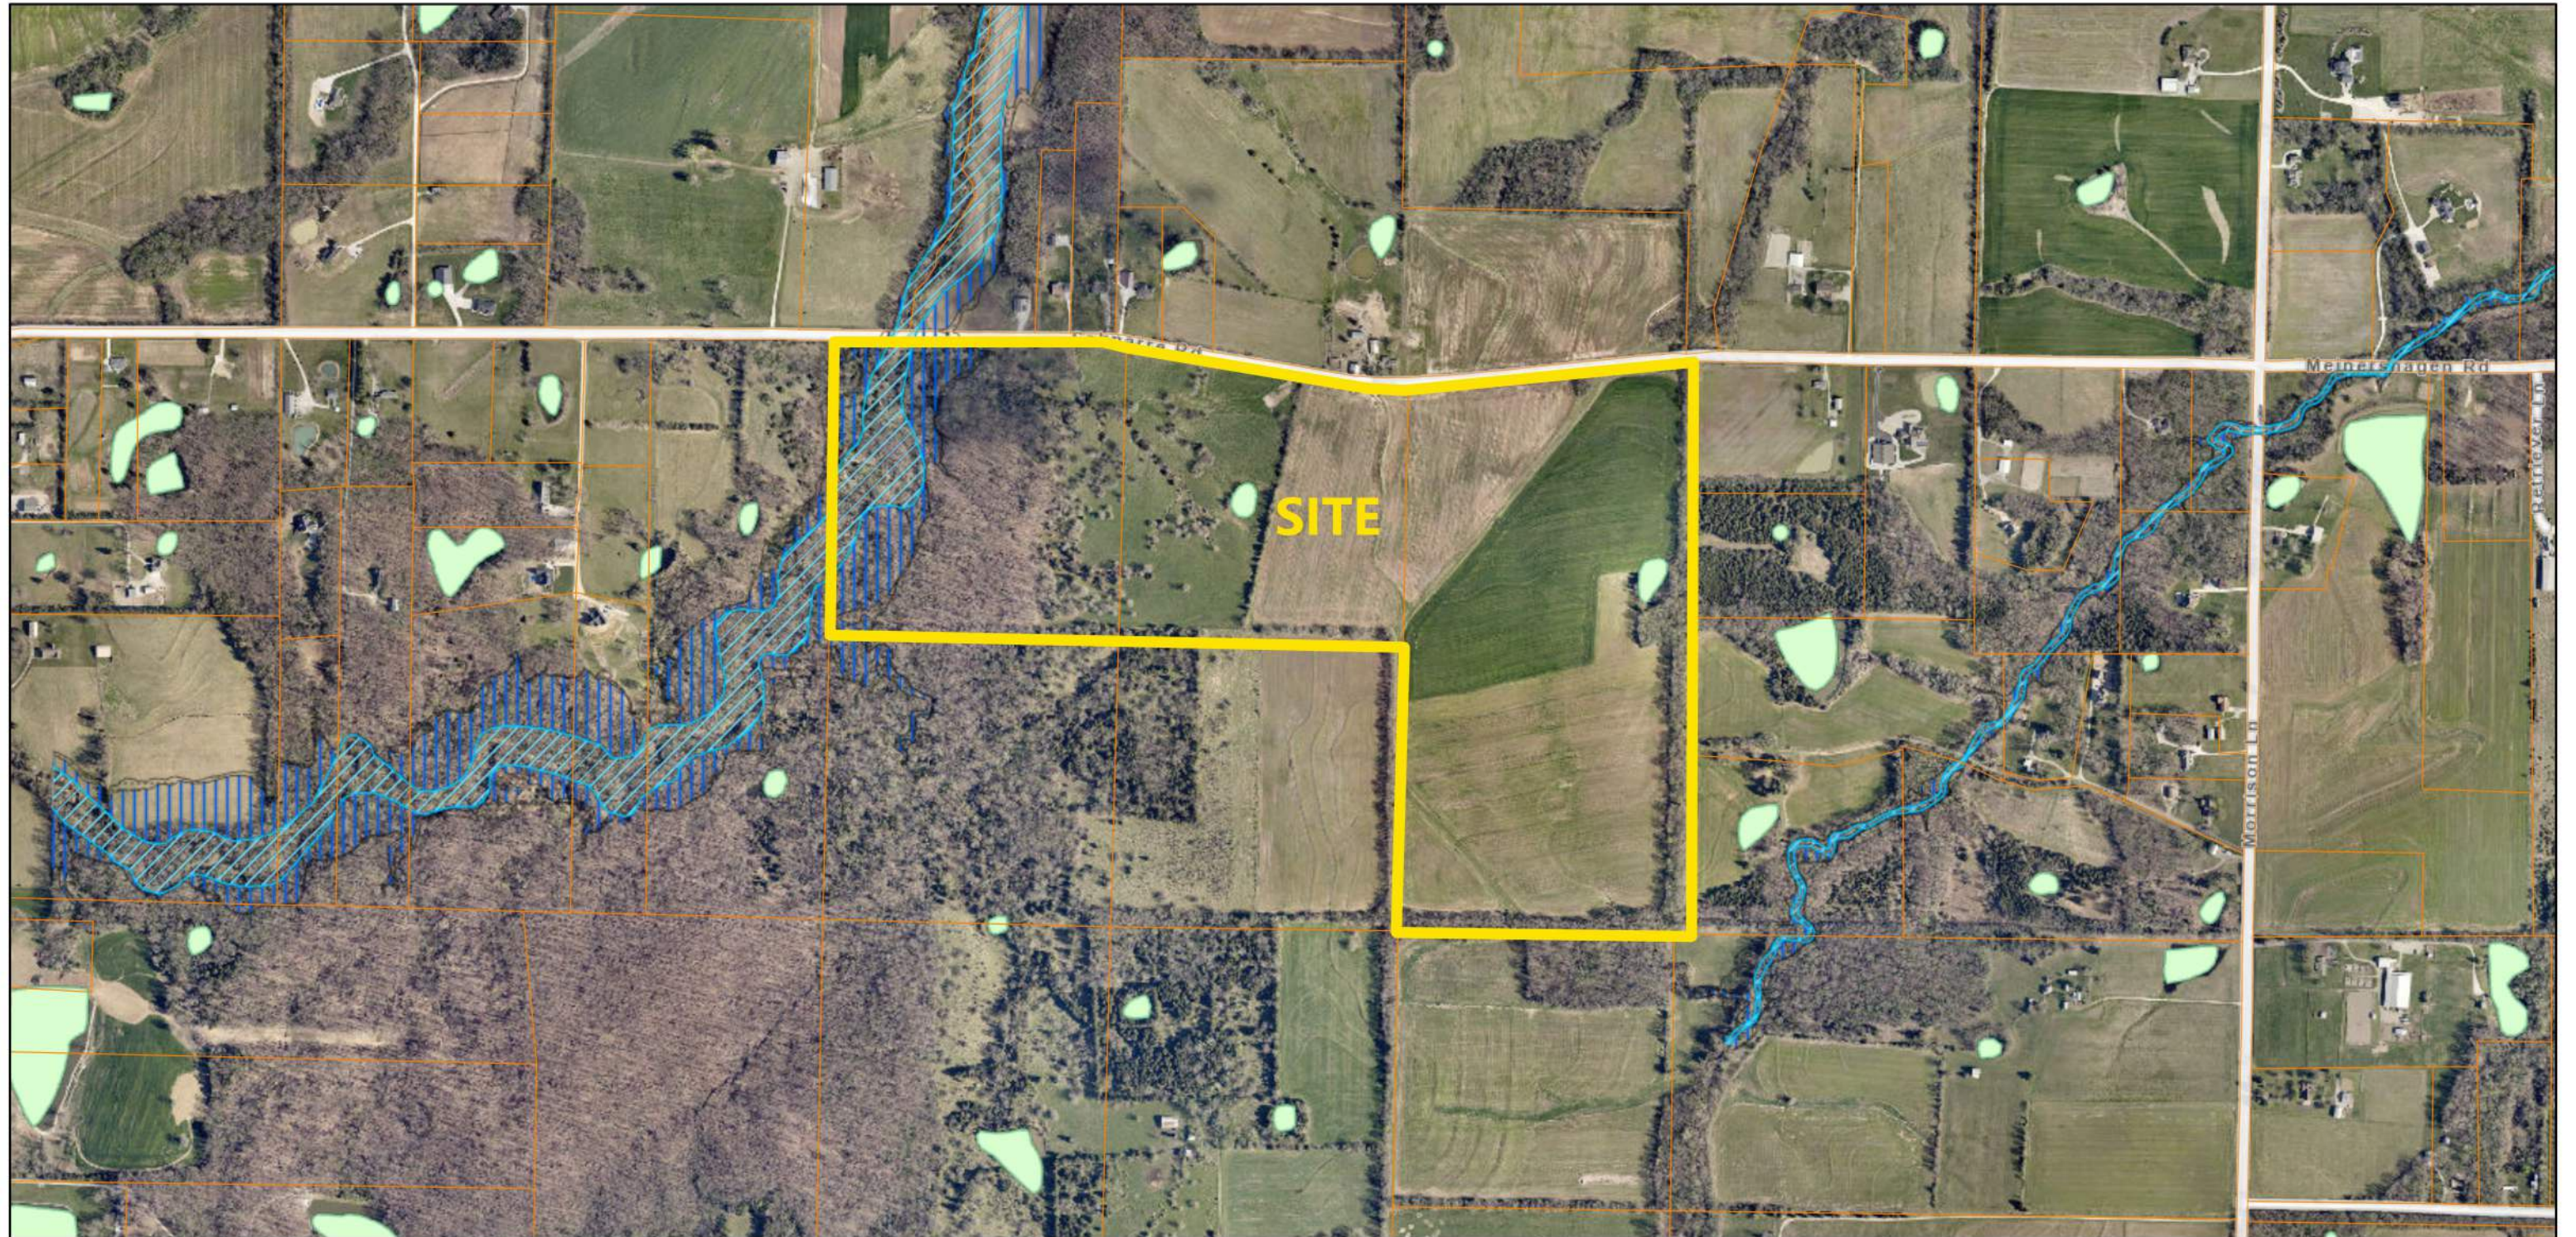

# Schnarre Rd Site Boundary

7/15/2024, 12:30:57 PM

St Charles County Government GIS Services