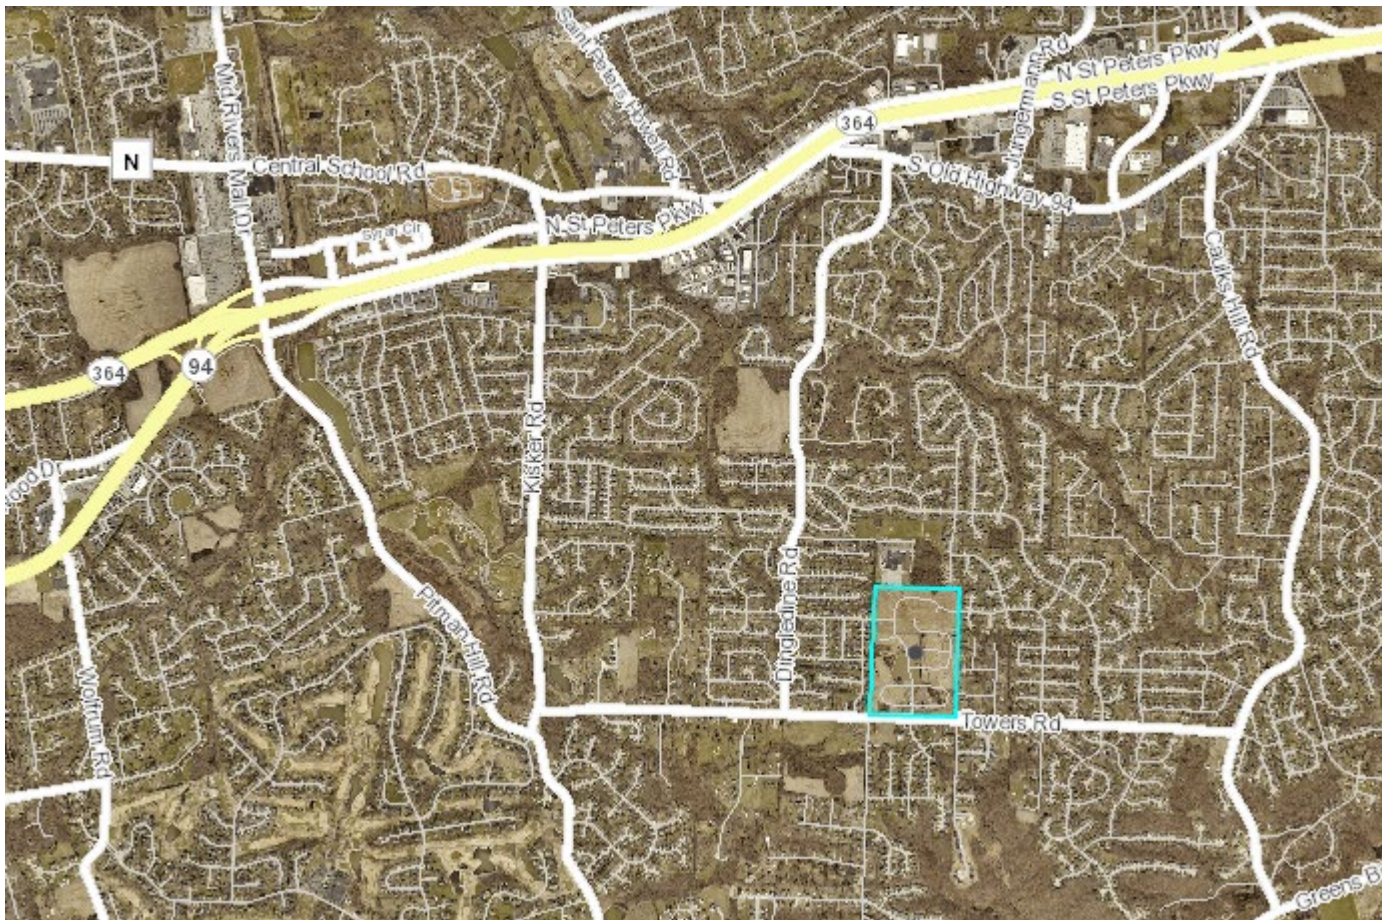

FOR SALE
4052 Towers Road
St Charles County MO

Dutchman Realty

LAND AVAILABLE: 59.6 ACRES

PROPERTY DETAILS

- Sewer onsite
- Water onsite
- Residential

Dutchman Realty

Dee Bax

DutchmanRealty.com

\$231,133

MEDIAN INCOME

\$84,978

FOR SALE

4052 Towers Road

St Charles County, MO

Dutchman Realty