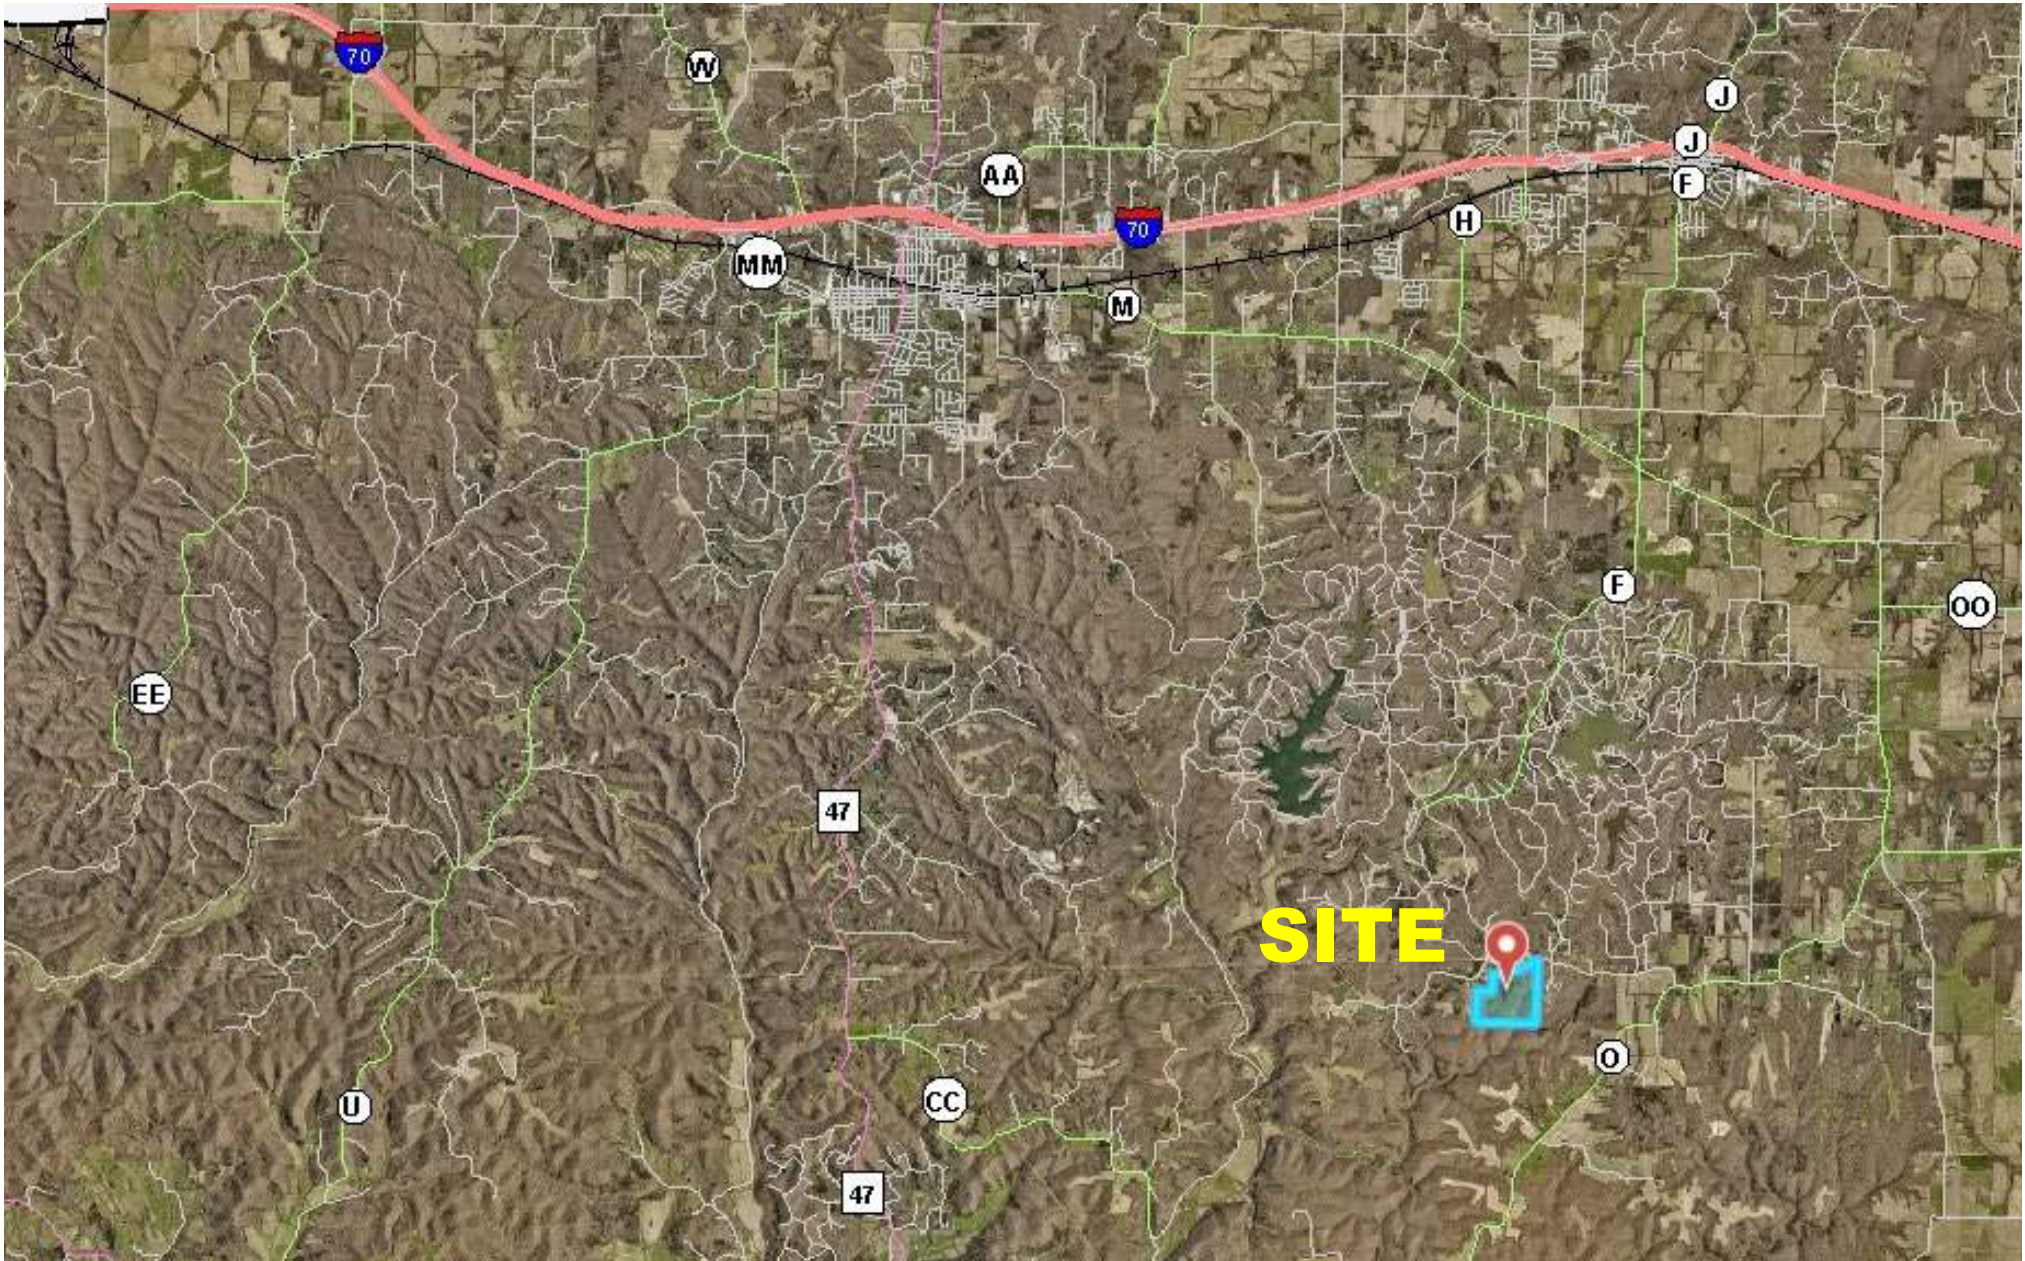

FOR SALE
SOUTH STRACKS CHURCH RD

Wright City, MO 36690

Dutchman Realty

Seller is selling "AS-IS". Seller makes no representations or warranties of any kind and Buyer accepts the property in its "AS-IS", "WHERE-IS" condition, with all its faults.