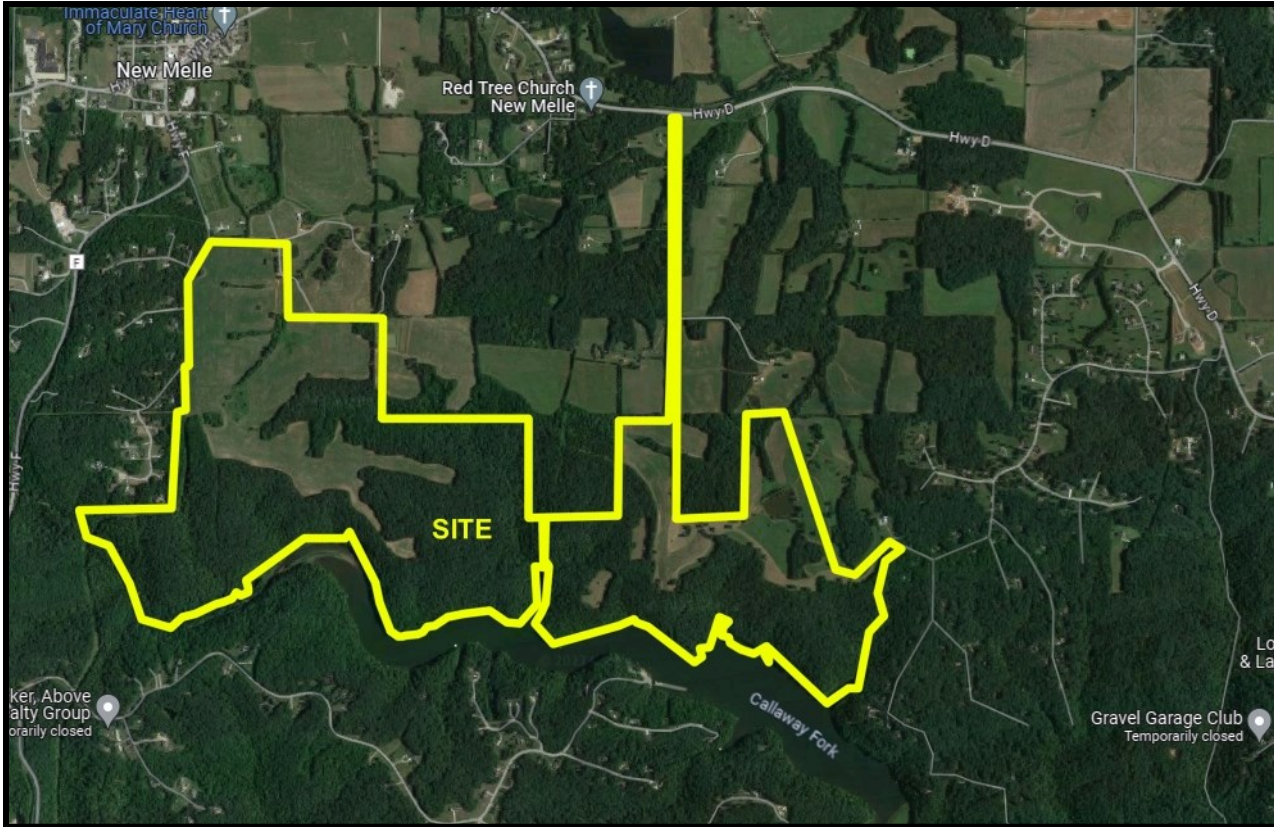

# THE BLUFFS AT CALLAWAY LAKE

Defiance, Missouri 63341

**LAND SOLD: 640 Acres**

**SOLD DATE: 4/26/2024**

**SOLD PRICE: \$12,474,150.00 \$19,500/Acre**

### PROPERTY INFO:

Located in St. Charles County  
Callaway Lake Frontage  
Public Water/Electric