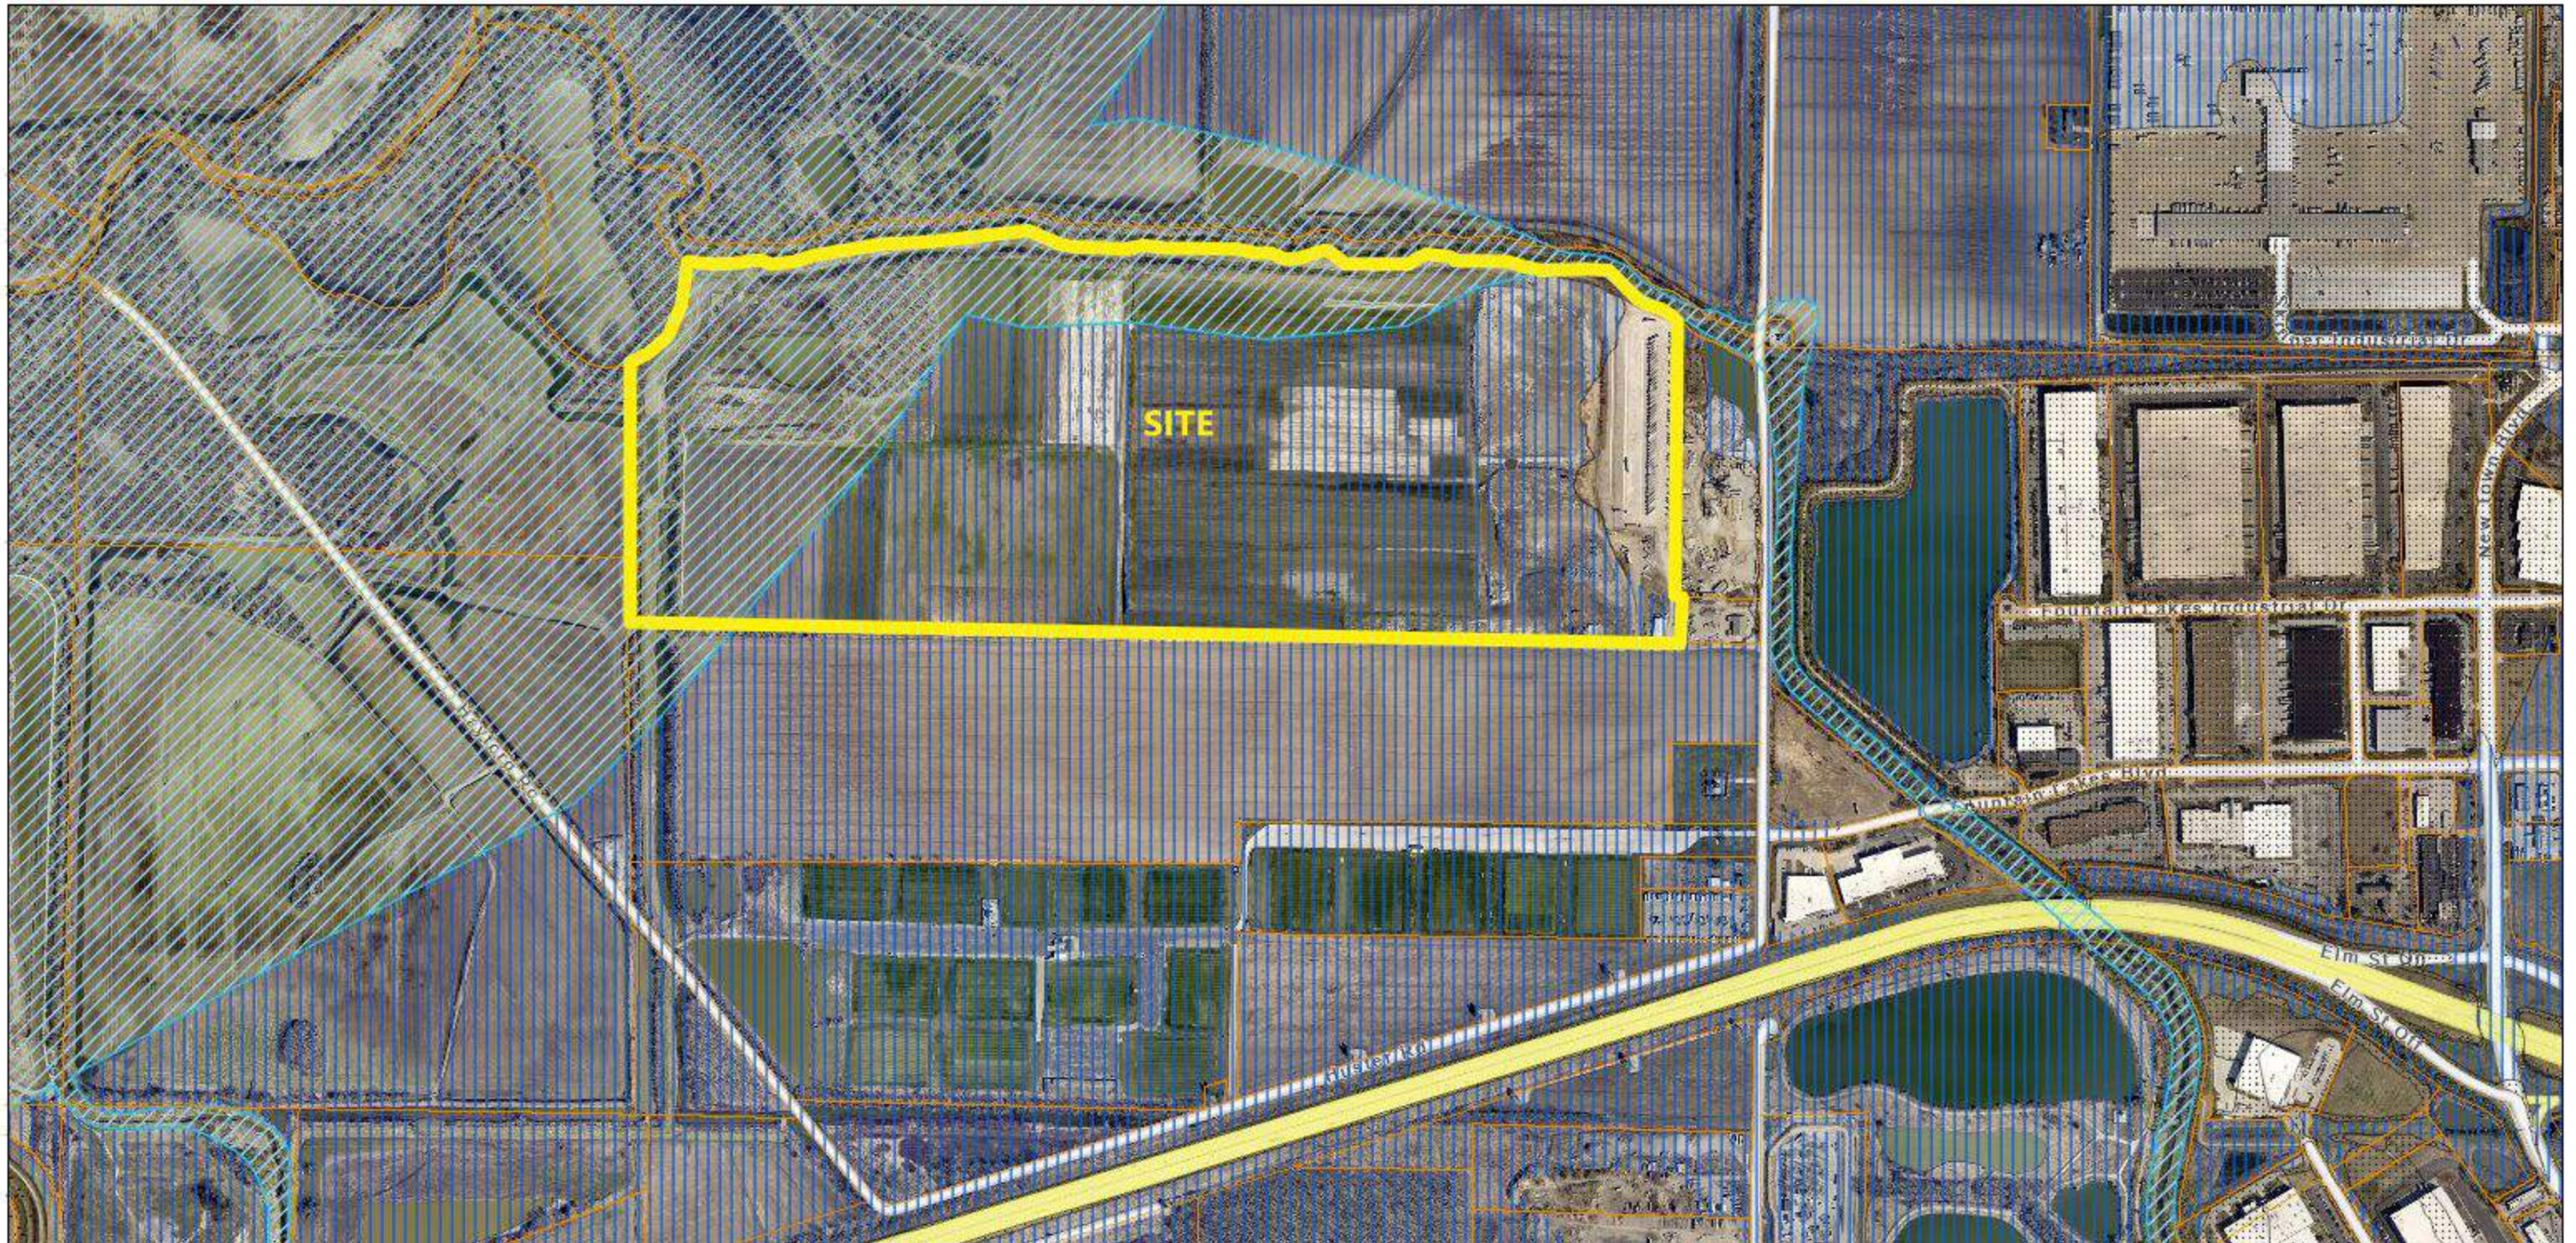

3971 Huster Rd, St. Charles, MO

12/23/2024, 12:24:18 PM

- Parcel Info
- FF/FW
- X500
- floodways
- X
- XP
- FF

St Charles County Government GIS Services