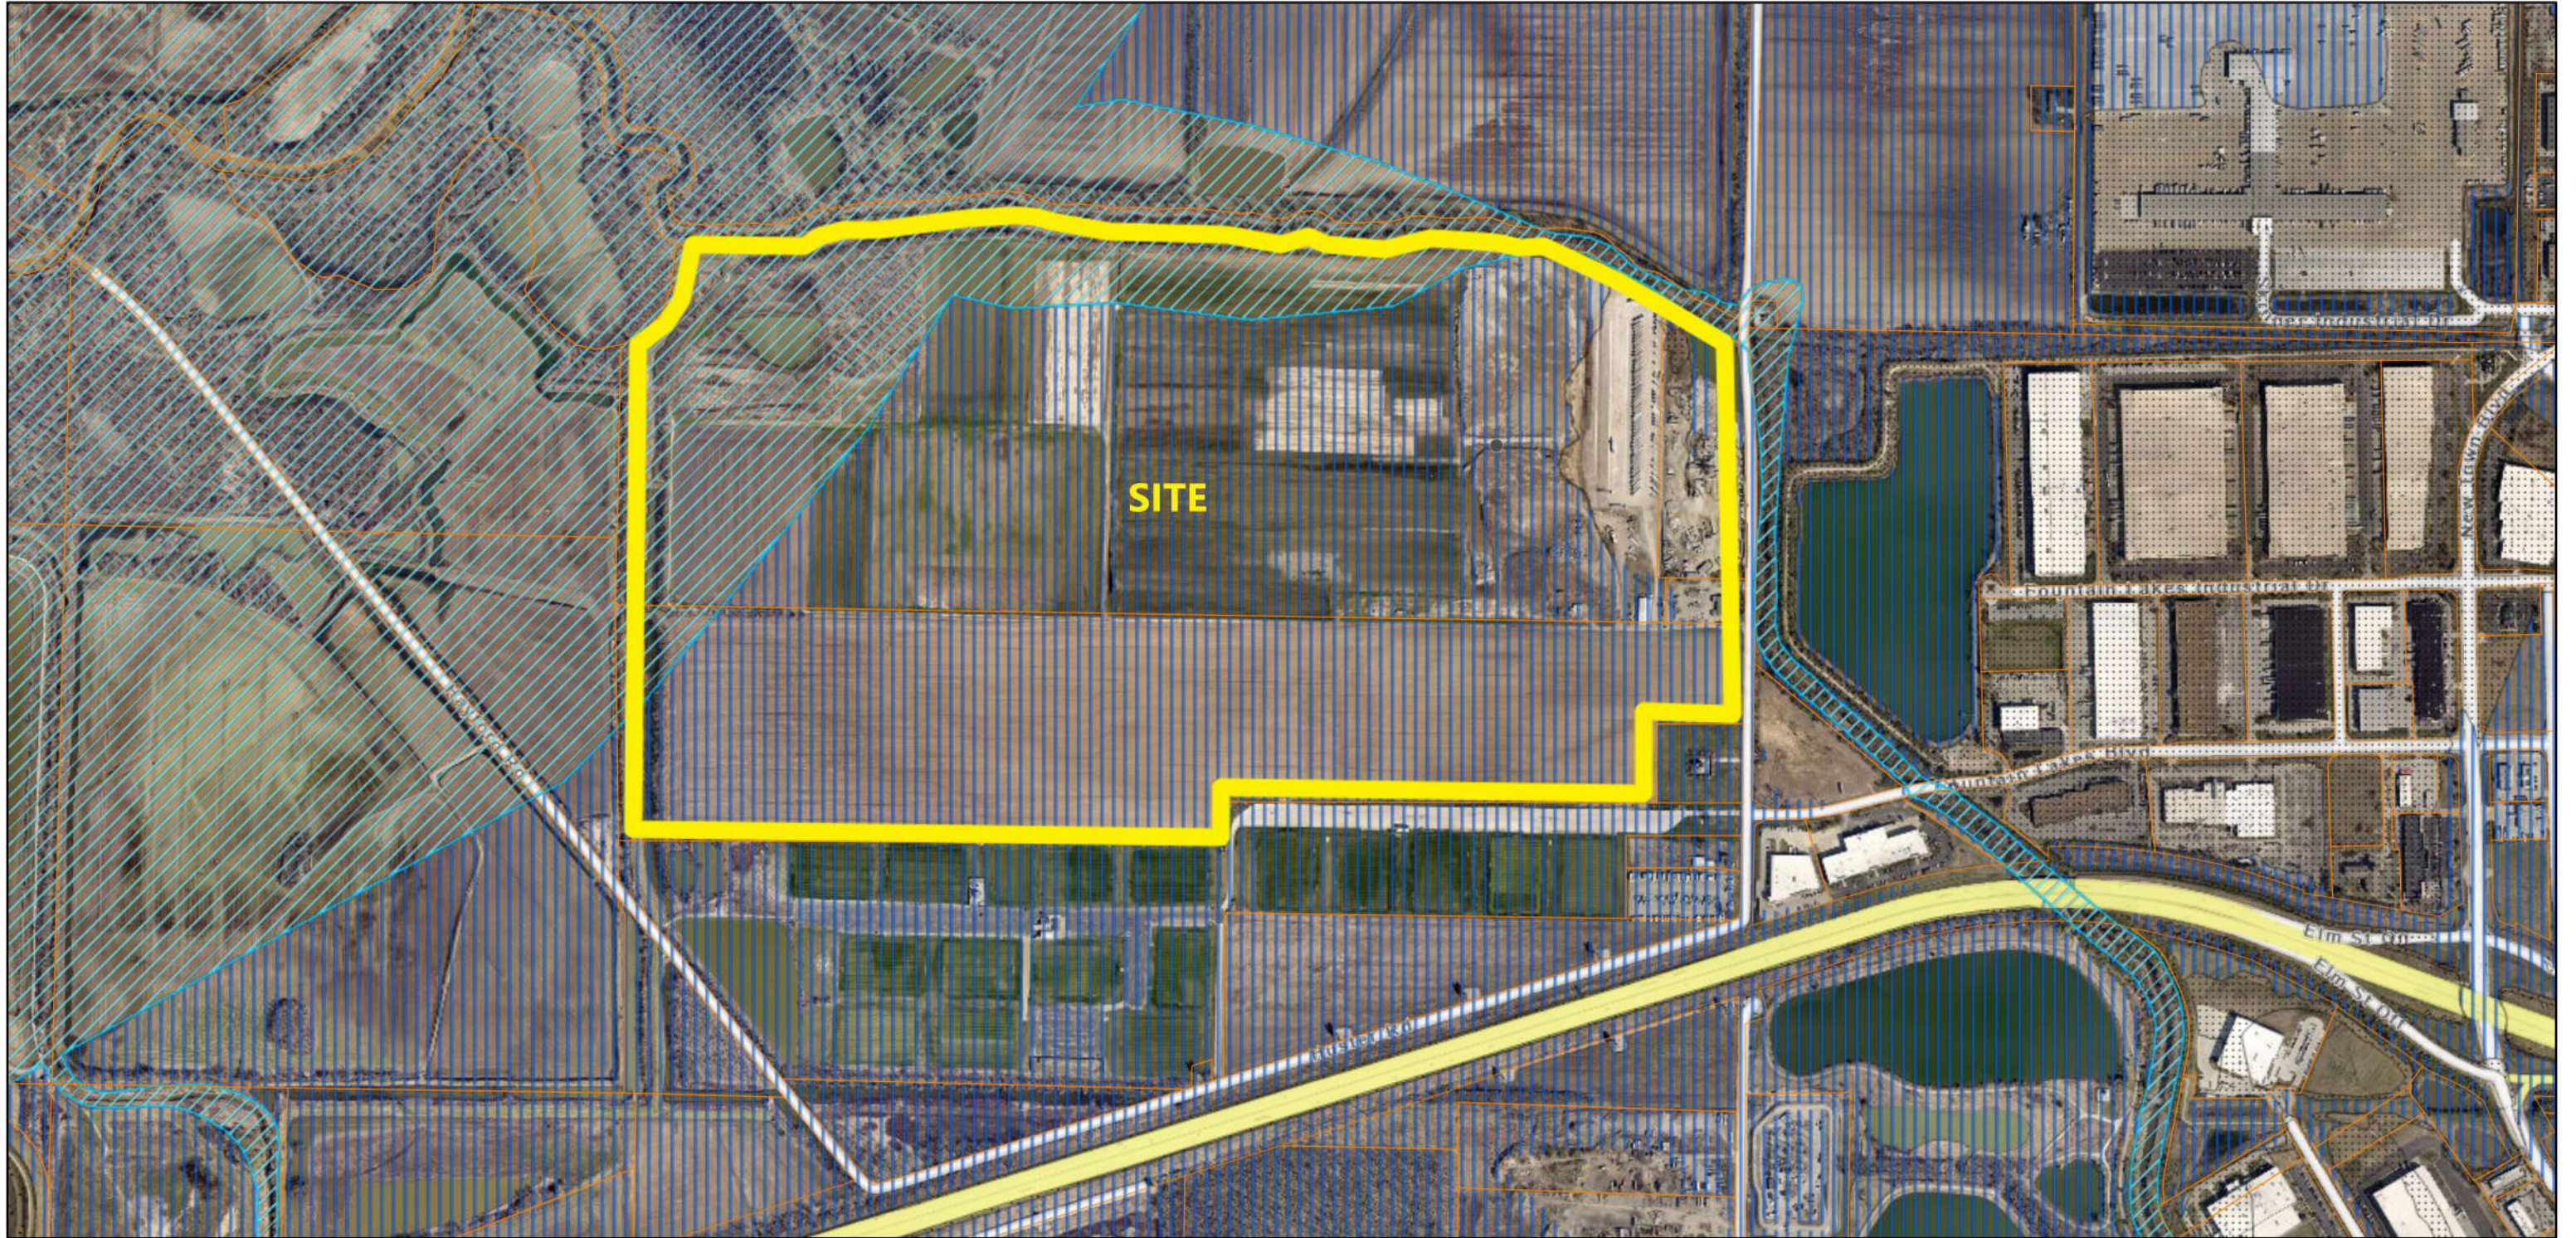

Huster Rd. Site

1/9/2025, 12:18:36 PM

- Parcel Info
- FF/FW
- X500
- floodways
- X
- XP
- FF

St Charles County Government GIS Services