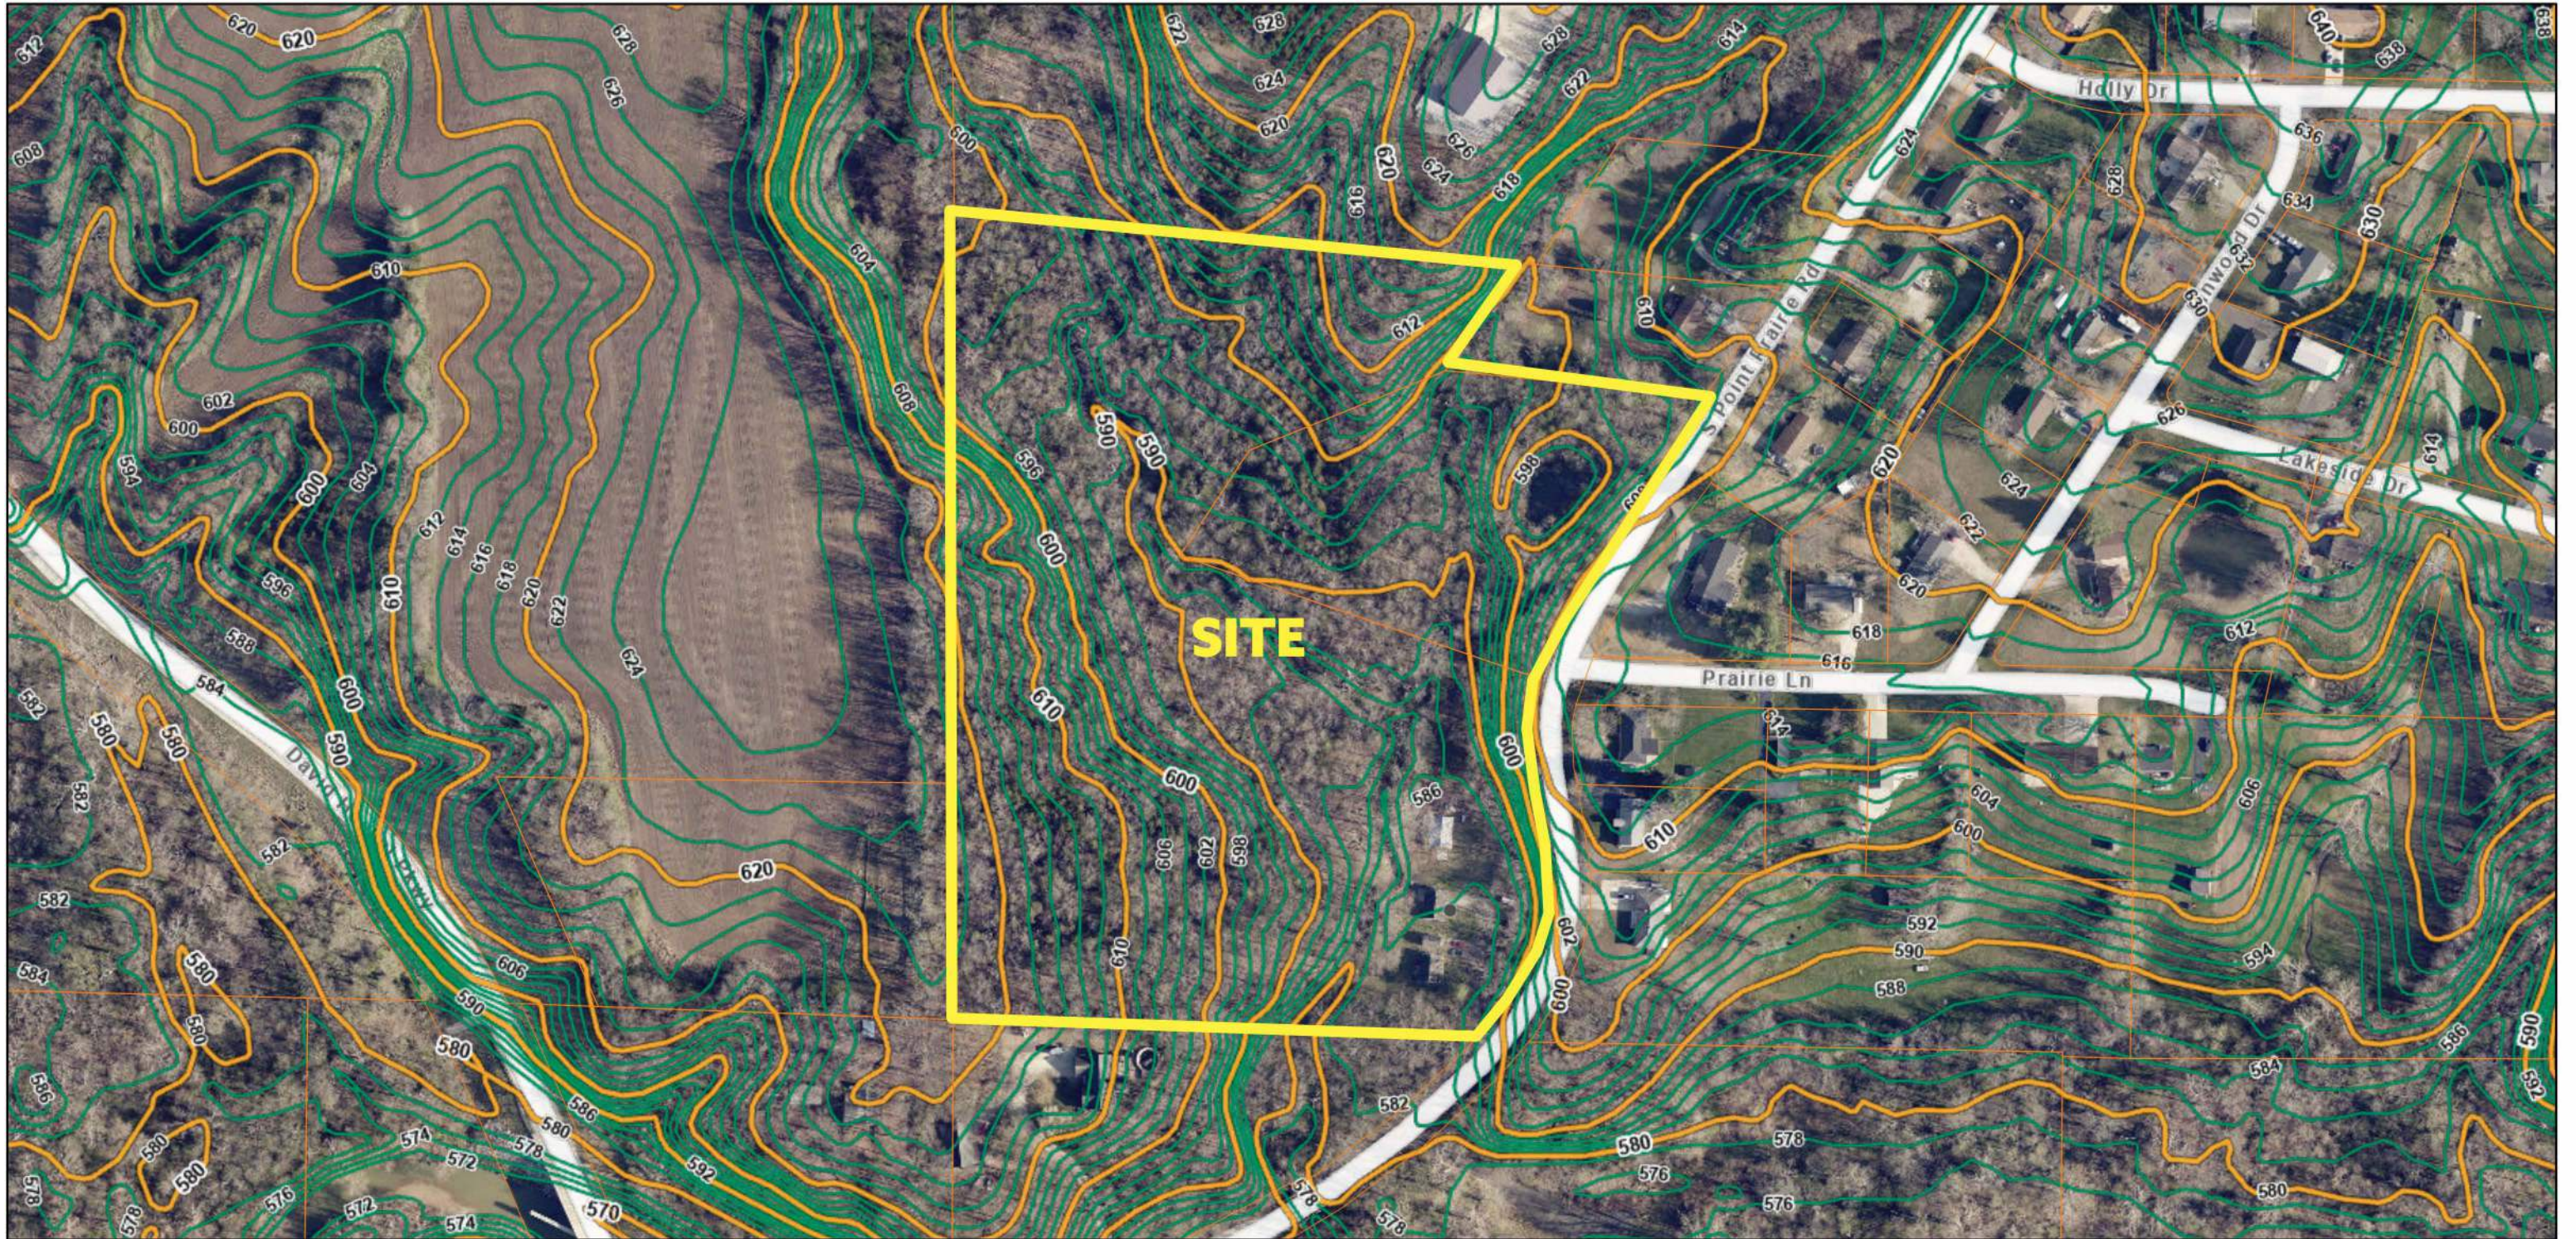

# Elevations - 1241 S. Point Prairie Rd., Wentzville, MO 63385

2/3/2025, 11:50:03 AM

- Parcel Info
- 2 ft elevation contours (scale 1:3000)
- 10 ft elevation contours (scale 1:6000)
- 10 ft elevation contours (scale 1:25000)

St Charles County Government GIS Services